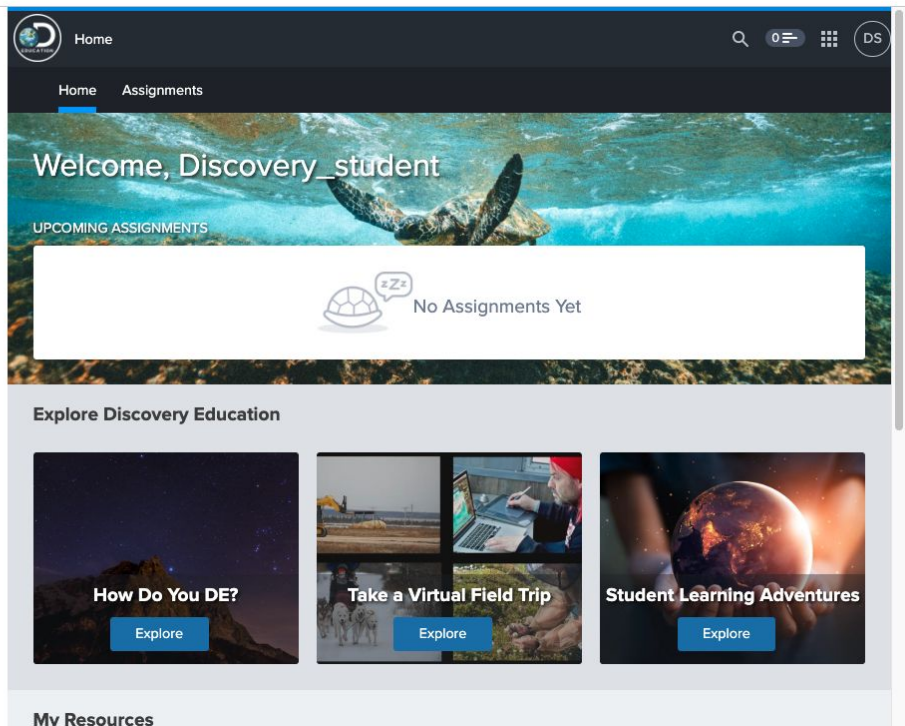

Instructions

- Access the Discovery Education website by typing in [discoveryeducation.com](https://www.discoveryeducation.com/) in the address bar in your web browser

- Click on Log In

- Log in using the username and password provided by your school district

- Click on the menu bar to access the drop down list

☰ Demo > Demo course

- Home
- Assignments
- Discussions
- Grades
- People
- Pages
- Syllabus
- Quizzes
- Conferences
- Collaborations
- Discovery Education